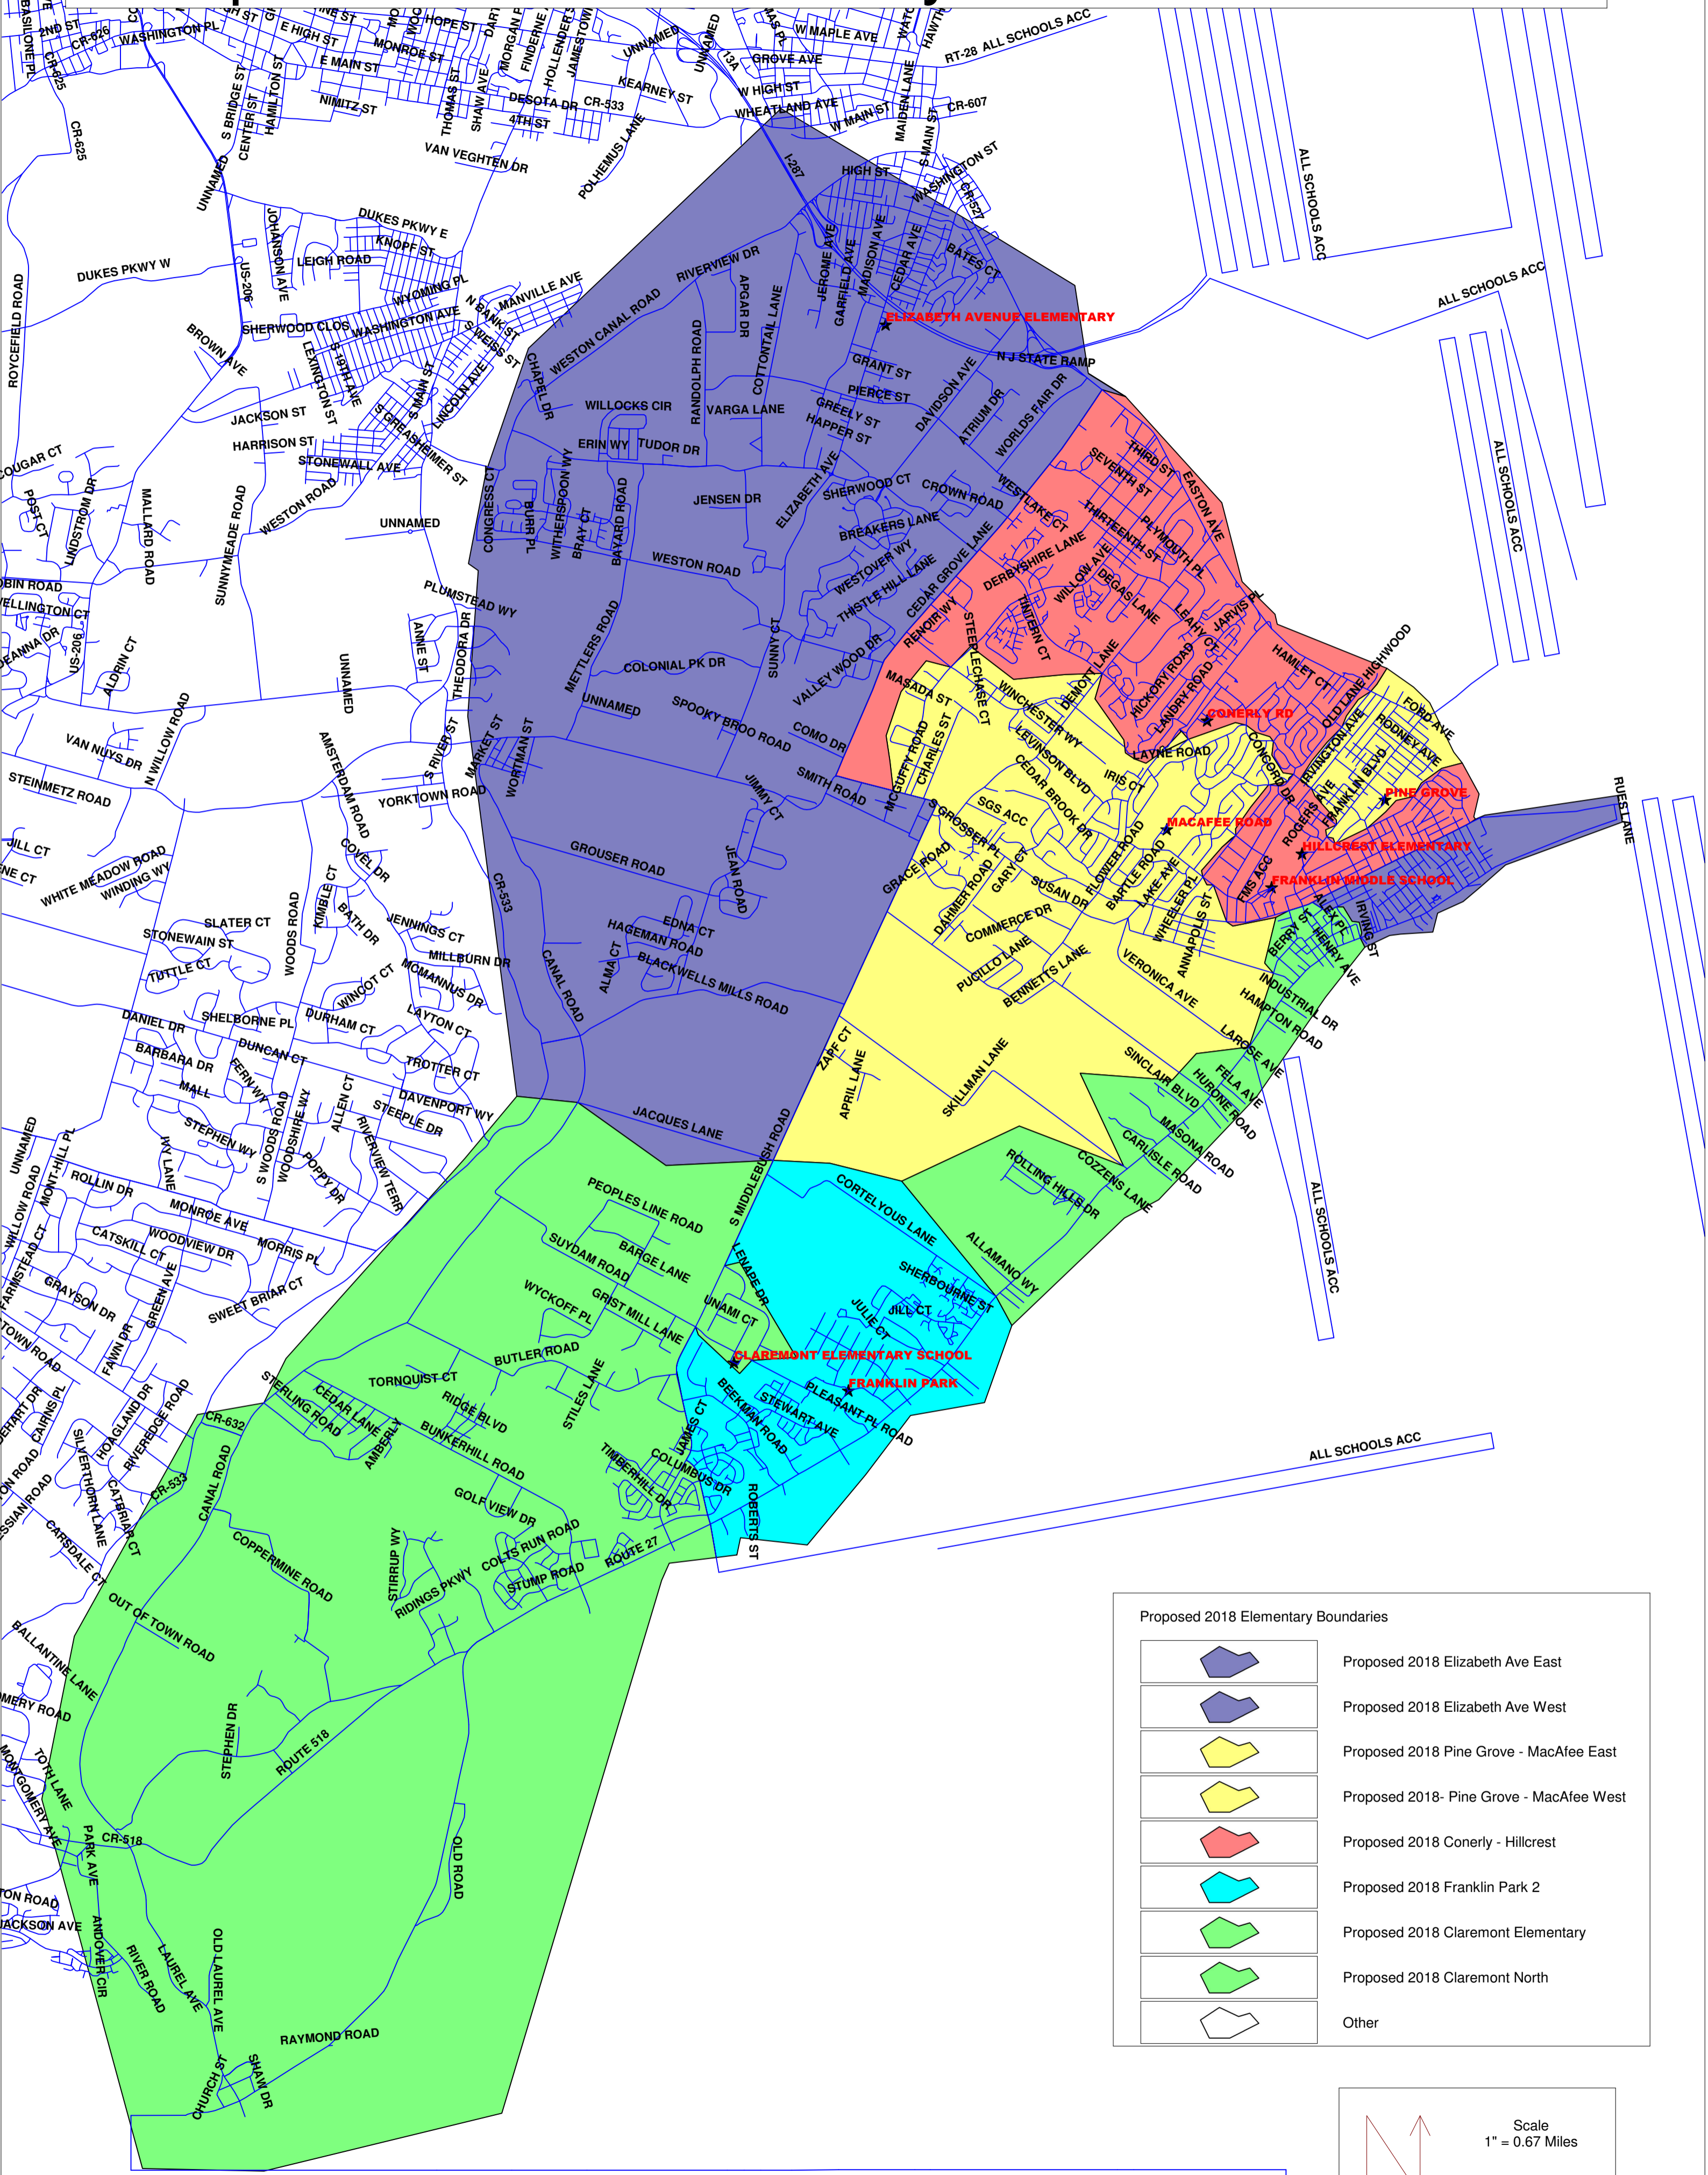

Proposed 2018 Elementary School Boundaries

Proposed 2018 Elementary Boundaries

	Proposed 2018 Elizabeth Ave East
	Proposed 2018 Elizabeth Ave West
	Proposed 2018 Pine Grove - MacAfee East
	Proposed 2018- Pine Grove - MacAfee West
	Proposed 2018 Conerly - Hillcrest
	Proposed 2018 Franklin Park 2
	Proposed 2018 Claremont Elementary
	Proposed 2018 Claremont North
	Other

 Scale
 1" = 0.67 Miles
 2/28/2017 9:34:14 AM

ALL SCHOOLS ACC